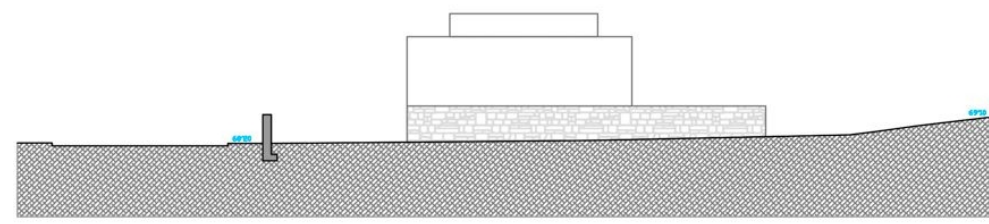

1.205M² CONSTRUITS

PLAN NIVO -1

PLAN NIVO 0

MORAGUES

MORAGUESPONS
MEDITERRANEAN HOUSES

NOORDGEVEL

OOSTGEVEL

WESTGEVEL