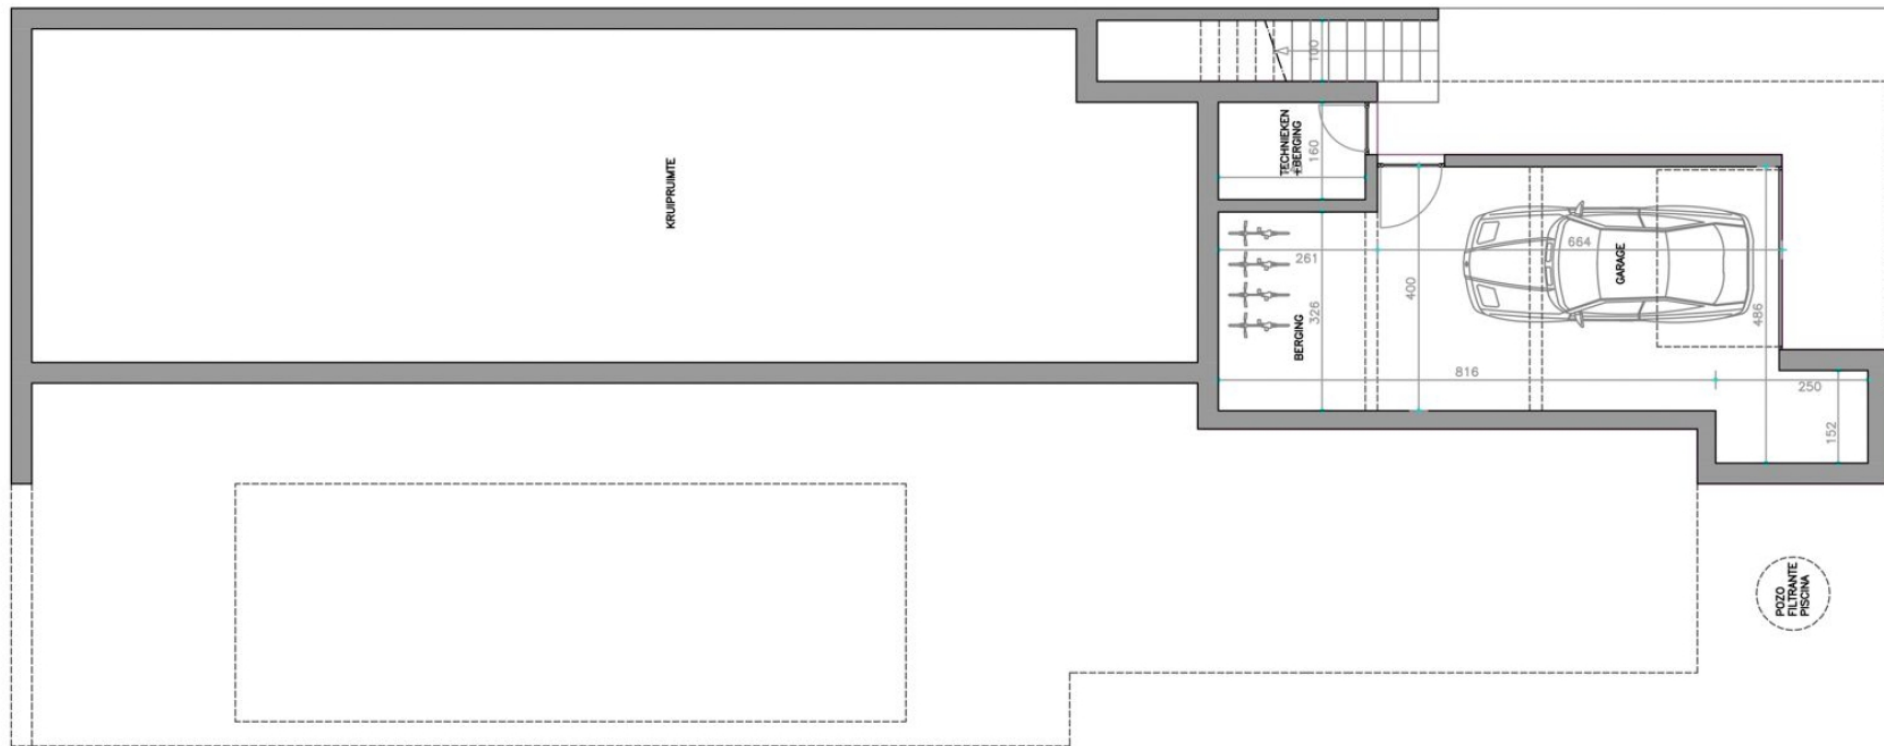

**PLAN NIVO -1
VOORSTEL A**