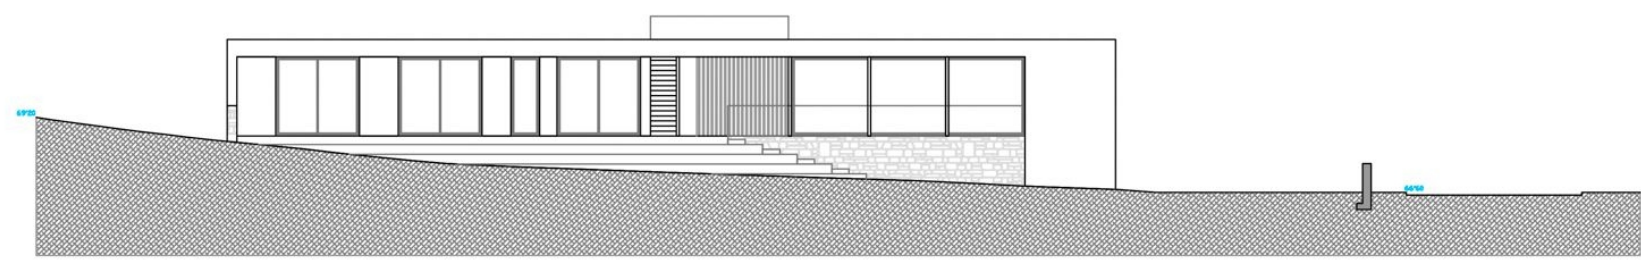

1.205M² CONSTRUITS

PLAN NIVO -1

PLAN NIVO 0

MORAGUES

MORAGUESPONS
MEDITERRANEAN HOUSES

NOORDGEVEL

OOSTGEVEL

WESTGEVEL