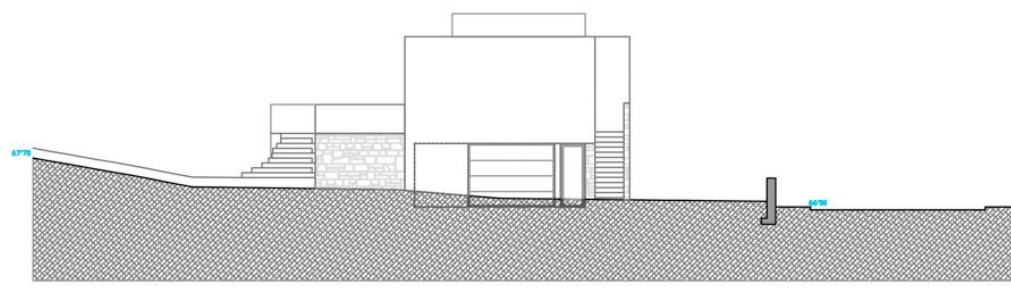

1.205M² CONSTRUITS

PLAN NIVO -1

PLAN NIVO 0

MORAGUES

MORAGUESPONS
MEDITERRANEAN HOUSES

NOORDGEVEL

OOSTGEVEL

WESTGEVEL