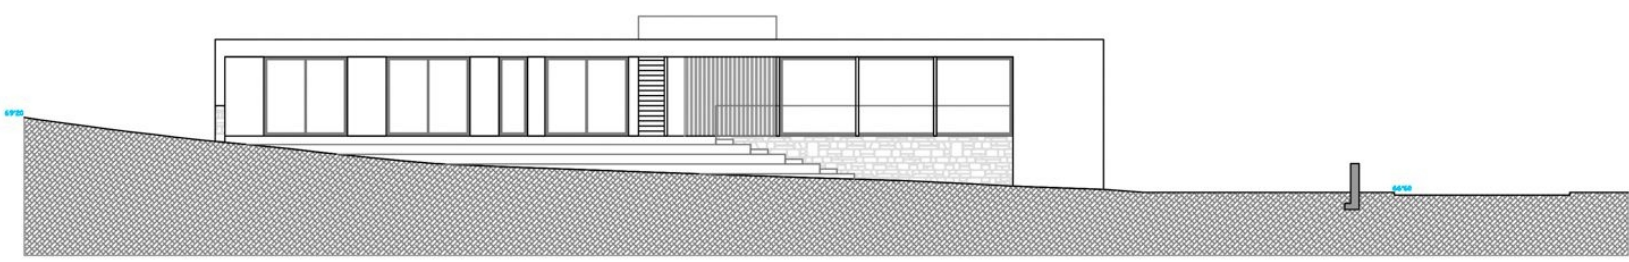

1.205M² CONSTRUIDOS

PLAN NIVO -1

PLAN NIVO 0

MORAGUES

MORAGUESPONS
MEDITERRANEAN HOUSES

NOORDGEVEL

OOSTGEVEL

WESTGEVEL