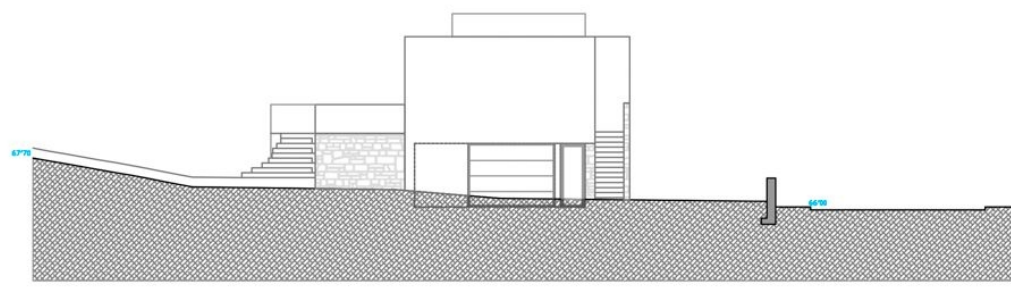

1.205M² CONSTRUIDOS

PLAN NIVO -1

PLAN NIVO 0

MORAGUES

MORAGUESPONS
MEDITERRANEAN HOUSES

NOORDGEVEL

OOSTGEVEL

WESTGEVEL