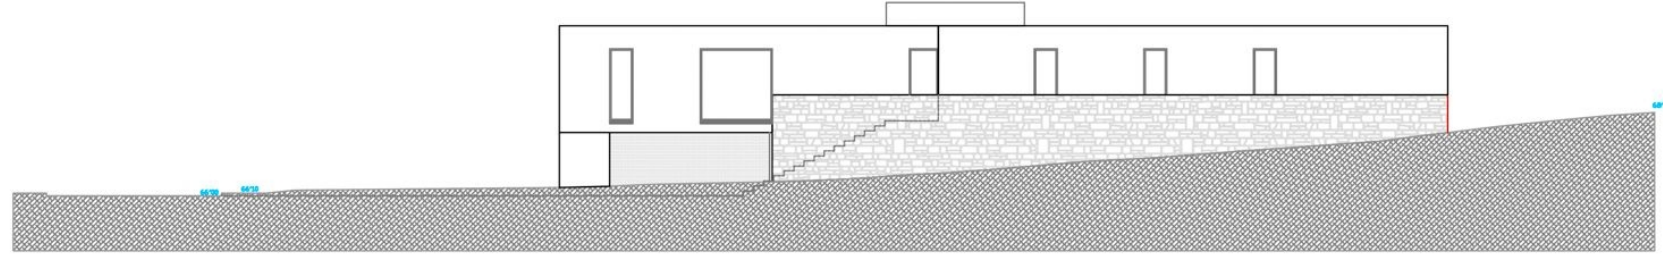

1.205M² CONSTRUIDOS

PLAN NIVO -1

PLAN NIVO 0

MORAGUES

MORAGUESPONS
MEDITERRANEAN HOUSES

NOORDGEVEL

OOSTGEVEL

WESTGEVEL