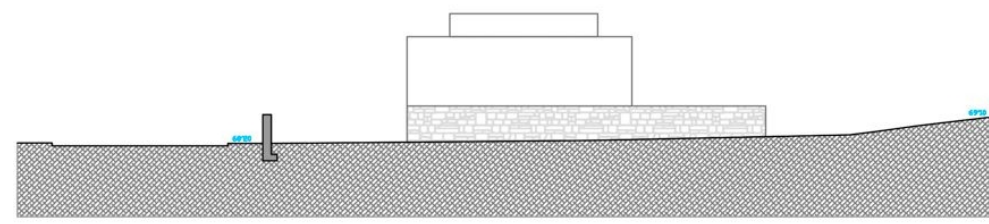

1.205M² CONSTRUIDOS

PLAN NIVO -1

PLAN NIVO 0

MORAGUES

MORAGUESPONS
MEDITERRANEAN HOUSES

NOORDGEVEL

OOSTGEVEL

WESTGEVEL